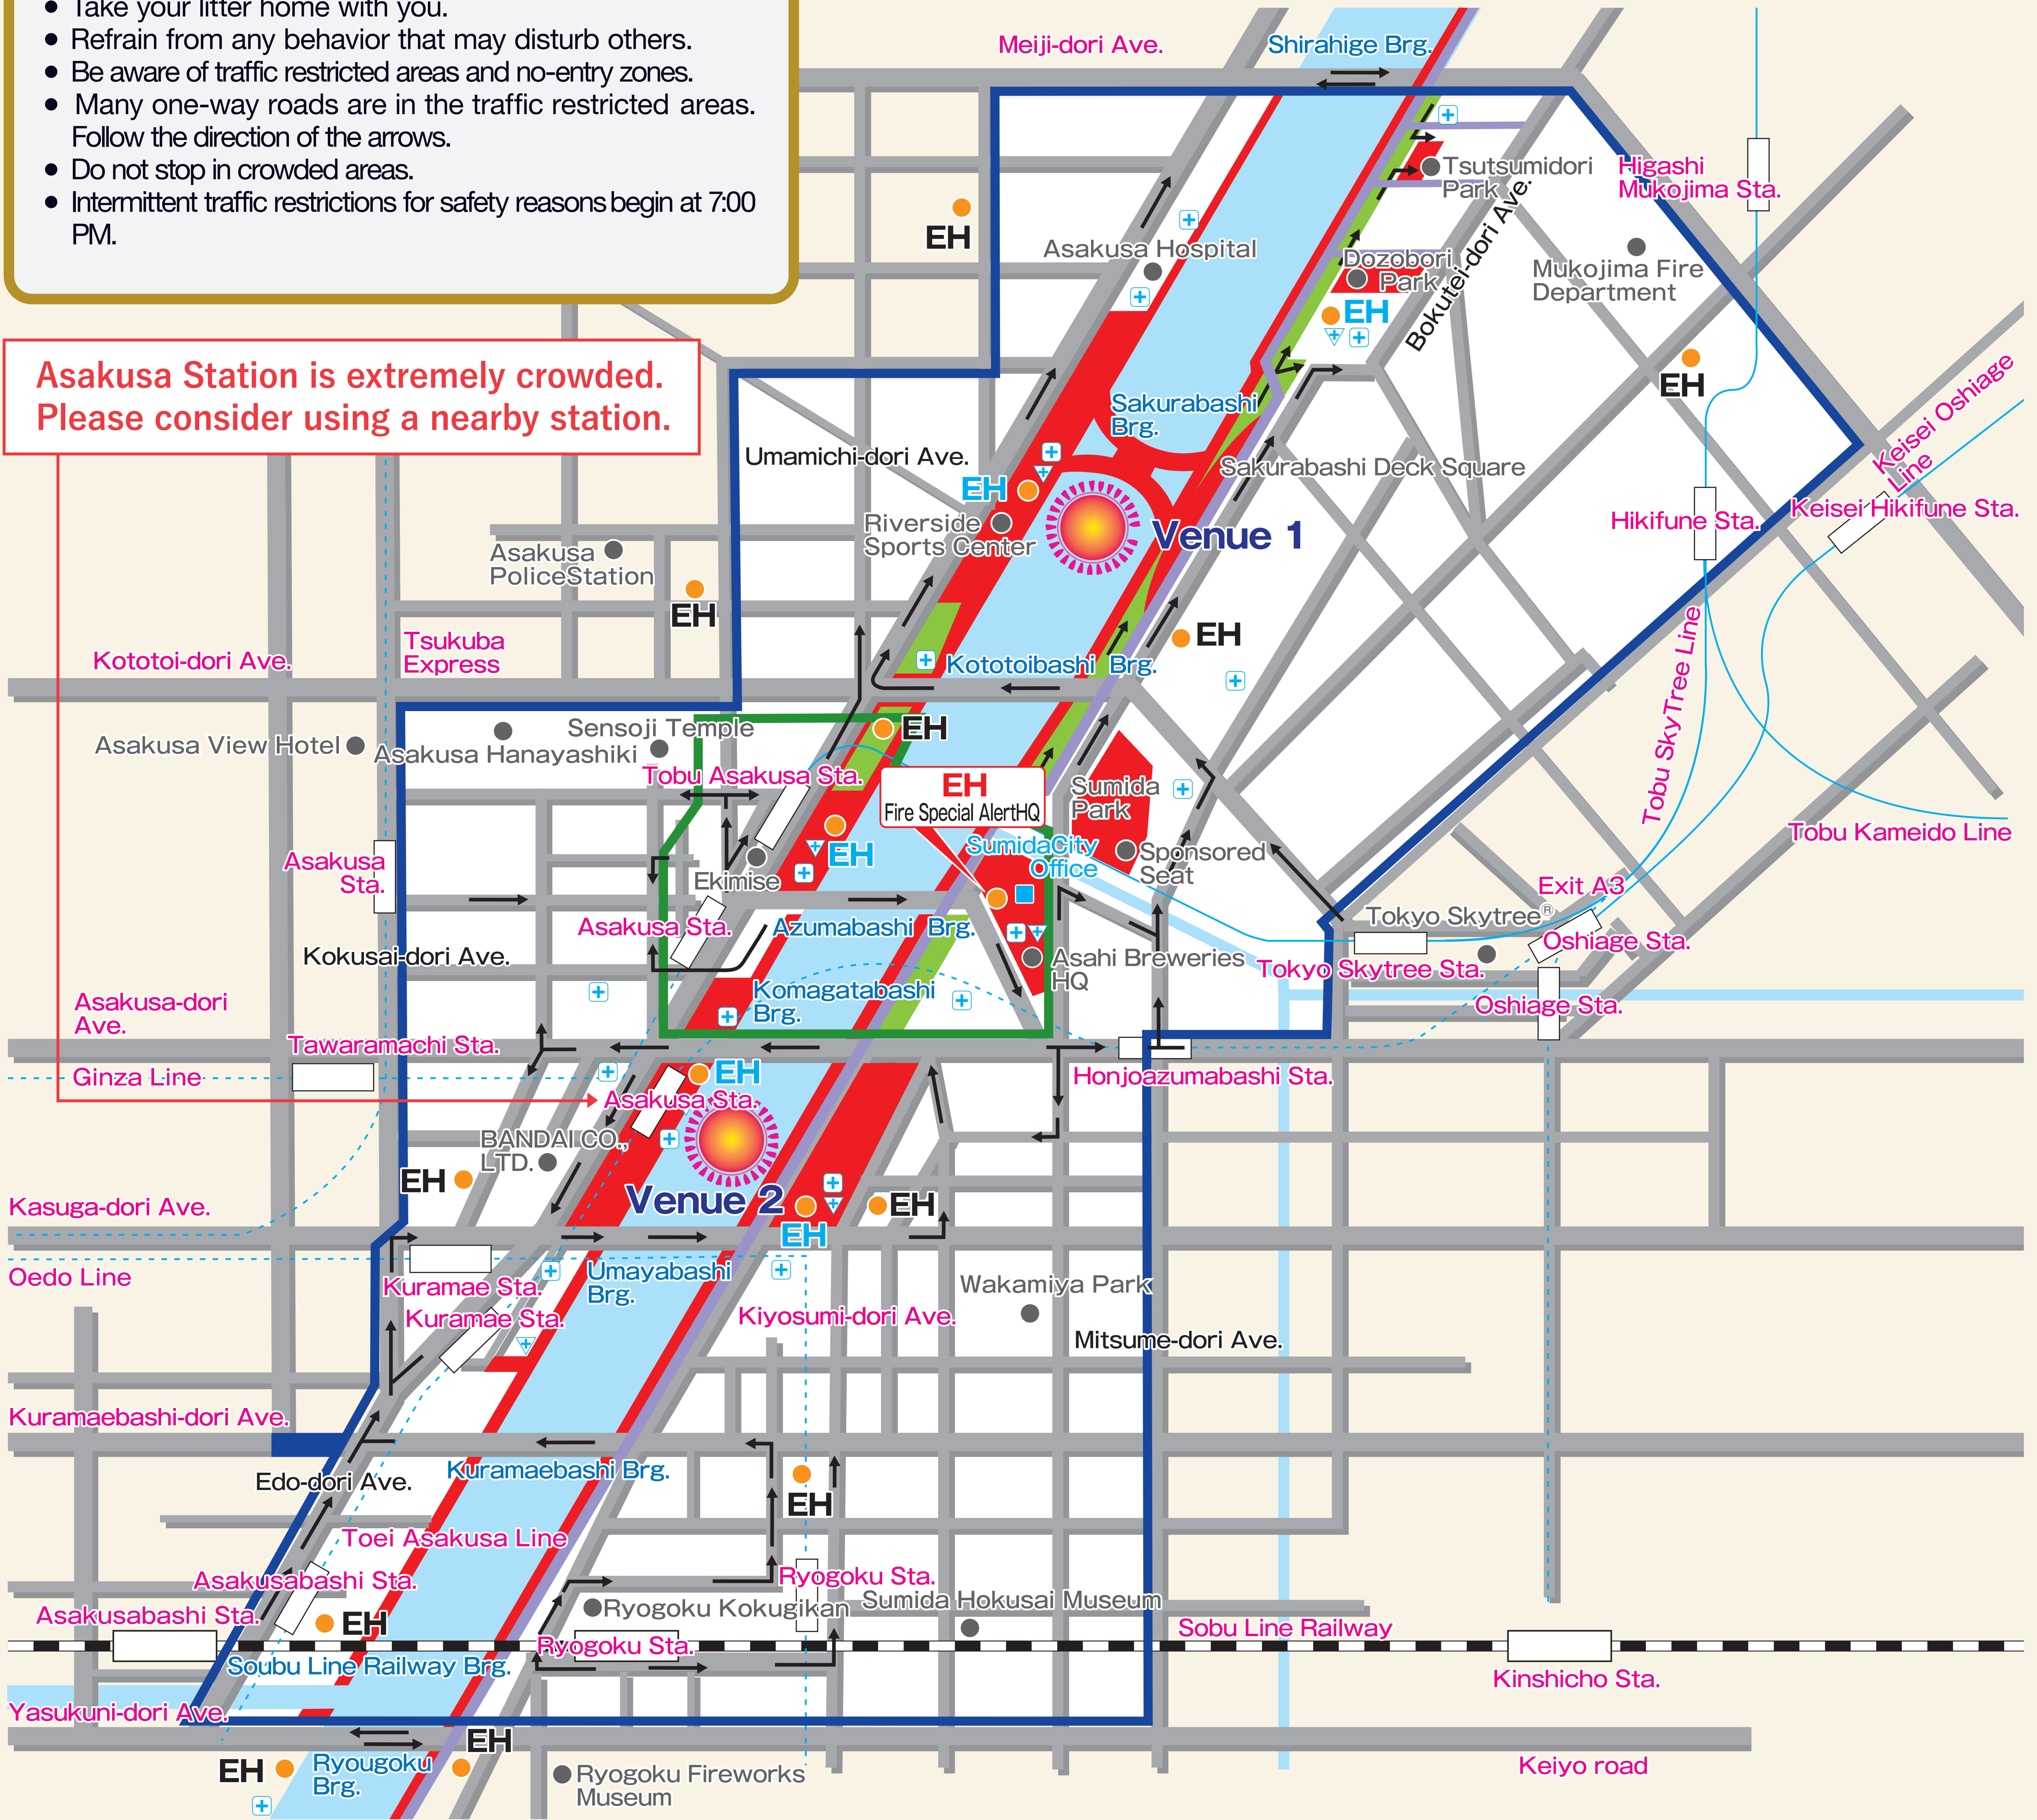

SumidaRiver FireworksFestival 2026

Information Map

【●Venue 1 PM 7:00~8:30 / ●Venue 2 PM 7:30~8:30】

Important Notices:

Obey the instructions of police officers and security staff.

- Flying unmanned aerial vehicles (such as drones) near the venues without permission is prohibited by law.
- Take your litter home with you.
- Refrain from any behavior that may disturb others.
- Be aware of traffic restricted areas and no-entry zones.
- Many one-way roads are in the traffic restricted areas. Follow the direction of the arrows.
- Do not stop in crowded areas.
- Intermittent traffic restrictions for safety reasons begin at 7:00 PM.

Warning ⚠

Debris or unexploded fireworks may fall due to the proximity of the launch sites. Protect yourself with a towel or eyewear.

Asakusa Station is extremely crowded. Please consider using a nearby station.

7.25 sat

Event may be canceled due to stormy weather.

Official Website ▶

Official X ▶

- ➡ Pedestrian Flow Direction
- No-entry zones
- Vehicles:** No entry from 4:30 PM to around 9:30 PM
- Pedestrians:** No entry from 4:30 PM to around 9:00 PM
- Event Headquarters [EH]
- ⊕ Security Stations • First Aid Stations
- ⚕ Medical Teams

* Regulations may change on the day of the event. Check the official website or X for the latest updates.